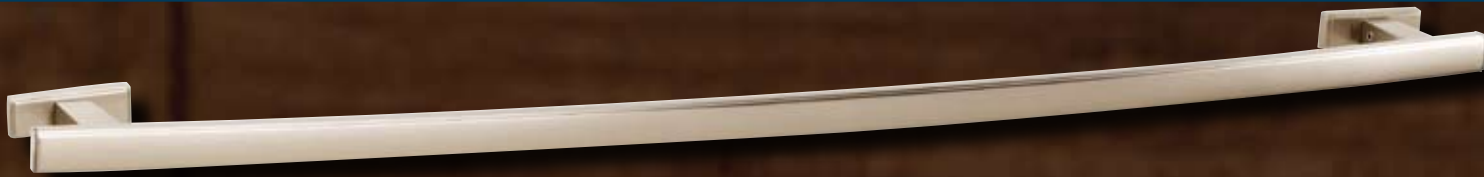

the
Arch
series

"Creations"[®]
by
ALNO, INC.

bath accessories

9.01.09

the
Arch
series

A7520-24-SN
24" Towel Bar

A7520-30
30" Towel Bar

A7520-18-PN
18" Towel Bar

A7560-SN
Tissue Holder

A7540-PC
Towel Ring

A7566-PC
Single Post
Tissue Holder

Available Finishes

PC

PN

SN

A7550-18-SN
Glass Shelf and Brackets

A7530-PN
Soap Holder with
Glass Dish

A7570-PC
Tumbler Holder with
Tumbler

A7550-PC
Shelf Brackets Only

A7599-SN
Universal
Robe Hook

A7580-PC
Robe Hook

A7546-PC
Shower Rod Brackets Only

A9045-SN
6' Shower Rod
A7546-SN
Shower Rod Brackets

Part No.:	Product Description
A7520-18	18" Towel Bar
A7520-24	24" Towel Bar
A7520-30	30" Towel Bar
A7530	Soap Holder w/Glass Dish
A7540	7" Towel Ring
A9045	6' Shower Rod Only - For All Series (1" Diameter)
A7546	Shower Rod Brackets (priced per pair)
A7550-18	18" Glass Shelf with Brackets
A7550-24	24" Glass Shelf with Brackets
A7550	Shelf Brackets Only (priced per pair)
A7560	Tissue Holder
A7566	Single Post Tissue Holder
A7570	Tumbler Holder w/Glass Tumbler
A7580	Robe Hook
A7599	Robe Hook