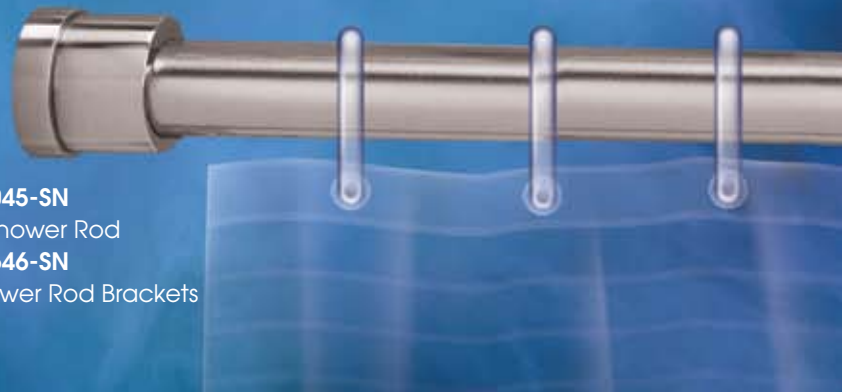

A7630-PC
Soap Holder with
Glass Dish

A7670-SN
Tumbler Holder with
Tumbler

A7650-PC
Shelf Brackets Only

A7699-PN
Universal
Robe Hook

A7680-PN
Robe Hook

A7646-PC
Shower Rod Brackets
Only

A9045-SN
6' Shower Rod
A7646-SN
Shower Rod Brackets

Part No.:	Product Description
-----------	---------------------

A7620-12	12" Towel Bar
A7620-18	18" Towel Bar
A7620-24	24" Towel Bar
A7620-30	30" Towel Bar
A7630	Soap Holder w/Glass Dish
A7640	7" Towel Ring
A9045	6' Shower Rod Only - For All Series (1" Diameter)
A7646	Shower Rod Brackets (priced per pair)
A7650-18	18" Glass Shelf with Brackets
A7650-24	24" Glass Shelf with Brackets
A7650	Shelf Brackets Only (priced per pair)
A7660	Tissue Holder
A7666	Single Post Tissue Holder
A7670	Tumbler Holder w/Glass Tumbler
A7680	Robe Hook
A7699	Robe Hook