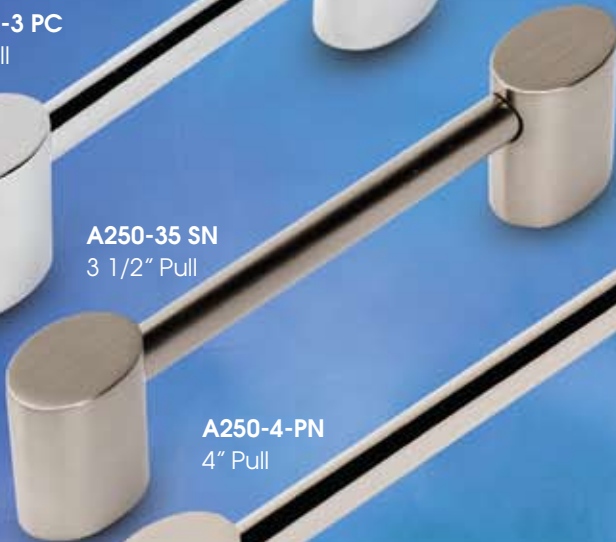

the
Contemporary III
cabinet hardware

A250-1-PC
1" Oval Knob

A250-1-PN
1" Oval Knob

A250-34-PN
3/4" Oval Knob

A250-34-PC
3/4" Oval Knob

A250-34-SN
3/4" Oval Knob

A250-1-SN
1" Oval Knob

A250-3-PC
3" Pull

A250-35-SN
3 1/2" Pull

A250-4-PN
4" Pull

A250-6-PN
6" Pull

"Creations"
by
ALNO, INC.

Part No.: **Product Description**

A250-34	3/4" Oval Knob
A250-1	1" Oval Knob
A250-3	3" Pull
A250-35	3 1/2" Pull
A250-4	4" Pull
A250-6	6" Pull

Display **Size** **Description**

B42	7" x 10"	Oval Cabinet Hardware
A57	15" x 18"	Oval Cabinet Hardware

ALNO, INC.

Fine Decorative Hardware • Bathroom Accessories
• Mirrors • Mirror Cabinets

13984 Balboa Blvd., Sylmar, CA 91342-1086