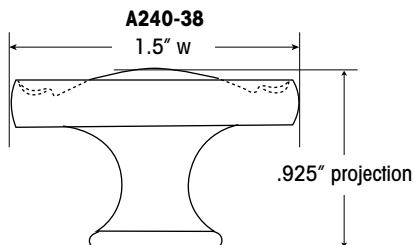

A235-14-PEW
1 1/4" Knob

A235-38-SN
1 1/2" Knob

A235-4-PA
4" Pull

A235-4-CHBRZ
4" Pull

A235-AEM
Cup Pull

A235-PEW
Cup Pull

Available Finishes

AEM

AN

BARC

CHBRZ

PA

PEW

SN

ALNO, INC.

Fine Decorative Hardware • Bathroom Accessories
• Mirrors • Mirror Cabinets

13984 Balboa Blvd., Sylmar, CA 91342-1086

Phone: (818) 882-6028

FAX: (818) 700-1540 • FAX (800) 501-ALNO (2566)

www.alnoinc.com

Available Through: