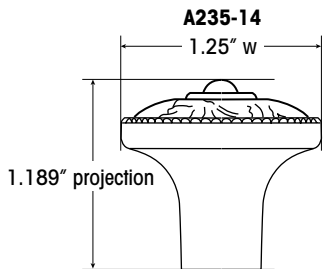

ALNO, INC.

Fine Decorative Hardware • Bathroom Accessories
• Mirrors • Mirror Cabinets

13984 Balboa Blvd., Sylmar, CA 91342-1086

Phone: (818) 882-6028

FAX: (818) 700-1540 • FAX (800) 501-ALNO (2566)

www.alnoinc.com

Available Through: