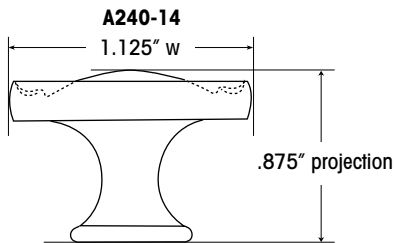

A235-14-PEW
1 1/4" Knob

A235-38-SN
1 1/2" Knob

A235-4-PA
4" Pull

A235-4-CHBRZ
4" Pull

A235-AEM
Cup Pull

A235-PEW
Cup Pull

Available Finishes

AEM

AN

BARC

CHBRZ

PA

PEW

SN

ALNO, INC.

Fine Decorative Hardware • Bathroom Accessories
• Mirrors • Mirror Cabinets

13984 Balboa Blvd., Sylmar, CA 91342-1086

Phone: (818) 882-6028

FAX: (818) 700-1540 • FAX (800) 501-ALNO (2566)

www.alnoinc.com

Available Through: