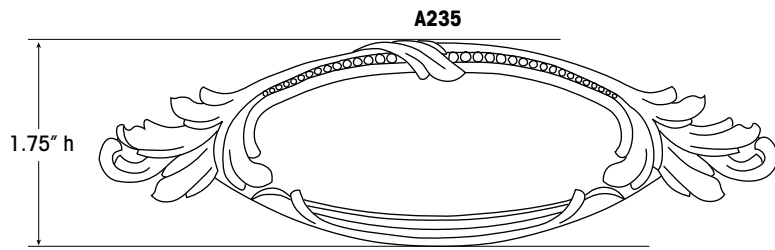

A235-14-PEW
1 1/4" Knob

A235-38-SN
1 1/2" Knob

A235-4-PA
4" Pull

A235-4-CHBRZ
4" Pull

A235-AEM
Cup Pull

A235-PEW
Cup Pull

Available Finishes

AEM

AN

BARC

CHBRZ

PA

PEW

SN

ALNO, INC.

Fine Decorative Hardware • Bathroom Accessories
• Mirrors • Mirror Cabinets